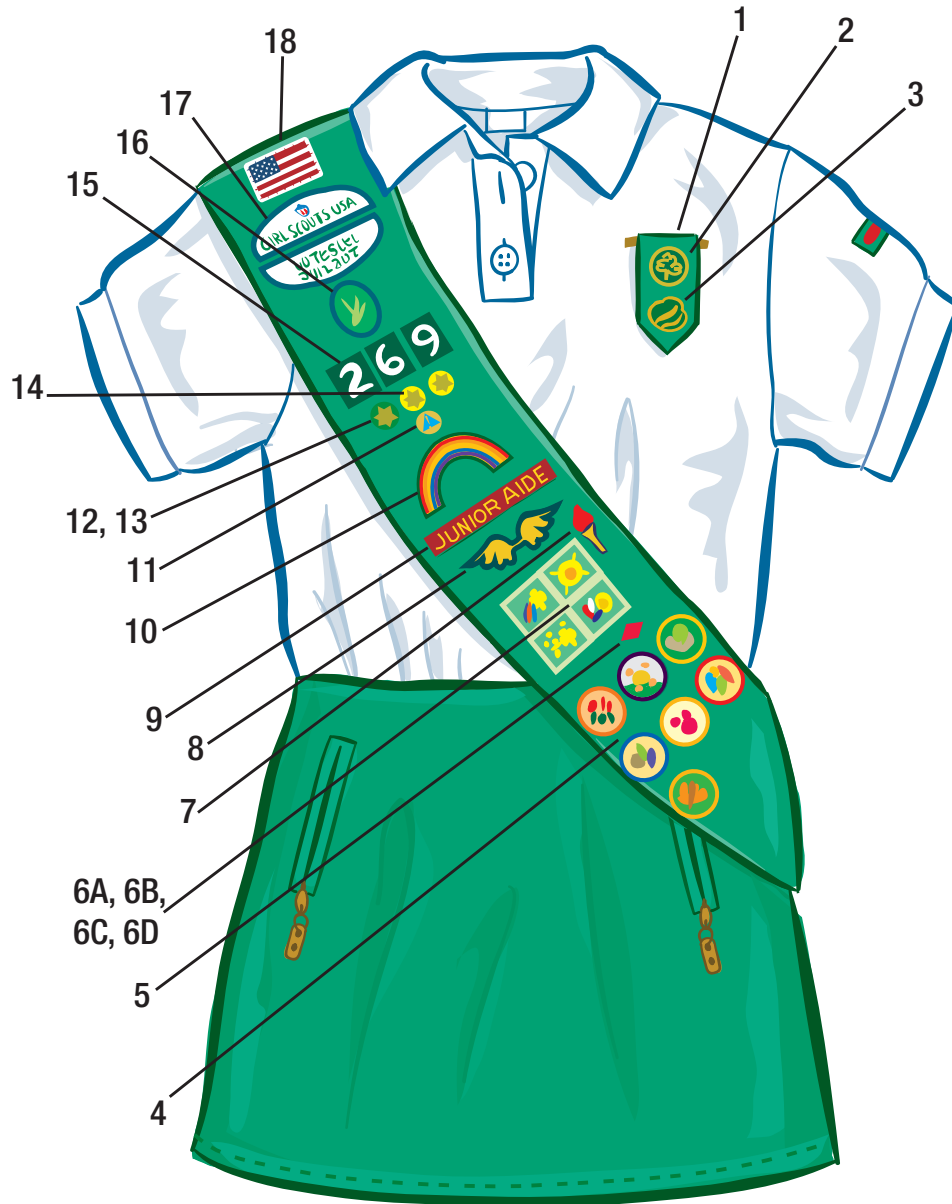

Junior Girl Scout® Sash

1. Junior Insignia Tab
2. World Trefoil Pin
3. Girl Scout Pin (traditional or contemporary)
4. Proficiency Badges
5. Cookie Sale Activity Pin
- 6A. Sign of the Rainbow
- 6B. Sign of the Sun
- 6C. Sign of the Star
- 6D. Sign of the World
7. Junior Leadership Pin
8. Brownie Wings
9. Junior Aide Award
10. Bridge to Junior Girl Scouts
11. Safety Award
12. Membership Star
13. Disc for Membership Star-green
14. Disc for Membership Star-yellow
15. Troop Numeral
16. Troop Crest
17. Girl Scout Council Identification Set
18. American Flag Patch